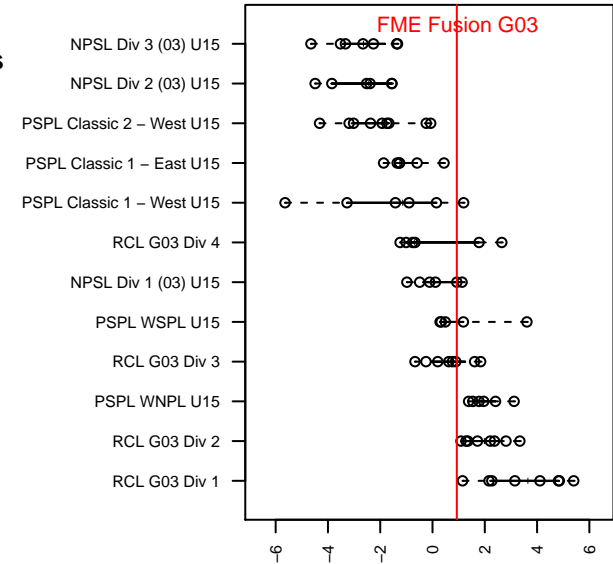

**attack and defense rating
relative to others at age
and all opponents in last 13 months**