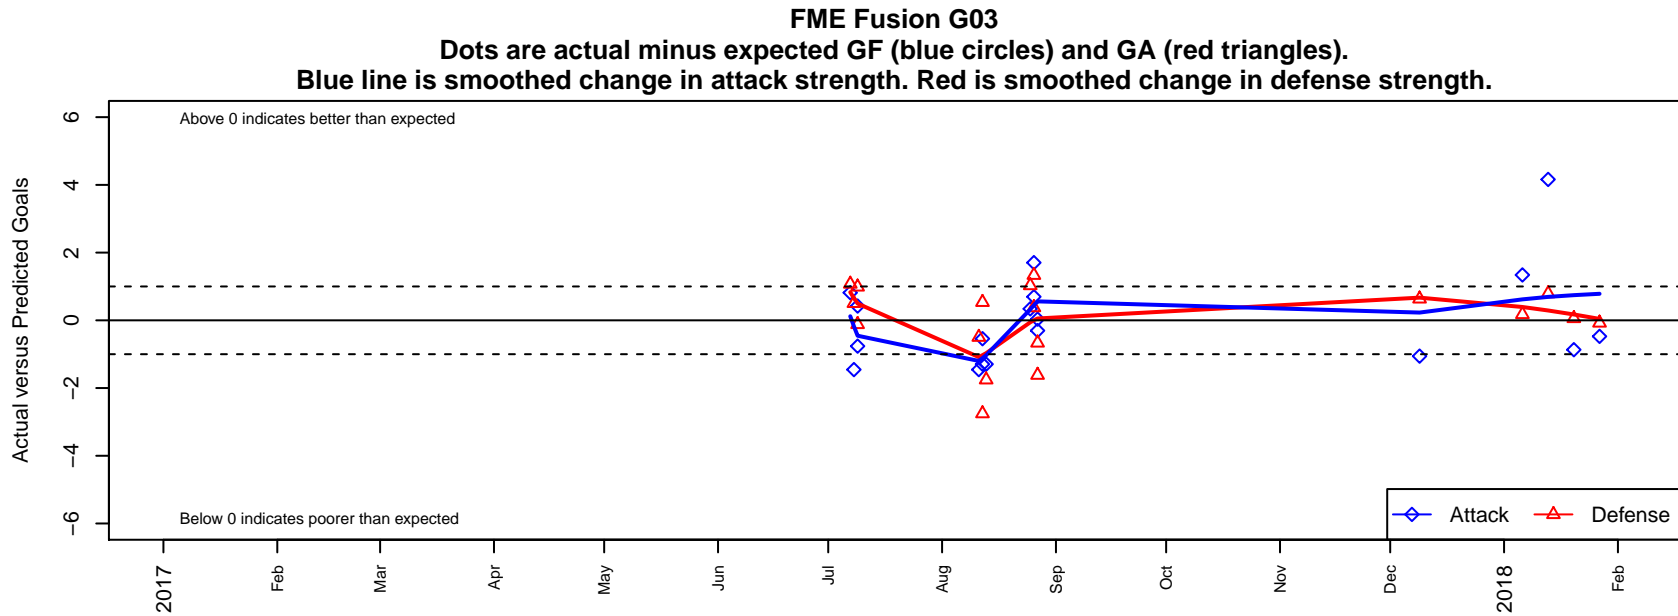

**attack and defense variance (black dot)
relative to other teams
and top 10 in region**

**attack and defense rating
relative to others at age
and all opponents in last 13 months**

FME Fusion G03

Fife Milton Edgewood
Fife, WA
G03 total strength=1447
attack=8.86 defense=10.04
fall league = NPSL Div 1 (03) U15
notes= Retko 2017

alt names used:
62 FME Fusion 03
FME Fusion 03
FME Fusion G03–Retko

Venues played:
2017 Seattle Cup GU15 Gold
2017 Rimland Challenge U15
2017 River Jam Copa U15–16
2017 NPSL Division 1 (03) U15